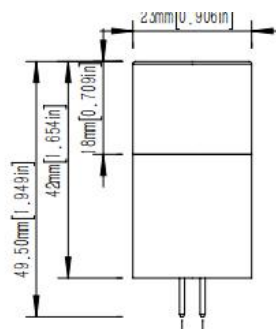

LED LANDSCAPE LIGHTING BULB--K23-GU4

Description

GU4 LED replacement bulb with typical white color; Die cast aluminum housing with sufficient thermal management; 90Ra minimum CRI; Dimmable with magnetic transformers; Thermal fold-back featured LED driver to prevent LEDs from overheat damage; Suitable for enclosed brass fixtures: path light/deck light etc

Features

- LED COB, coupled with 360 degree optic to deliver better light distribution
- High CRI 90Ra+ offering the best lighting emitting effect
- Die cast aluminum lamp housing
- Overheat protection Thermal fold-back LED driver to allow longer lifetime
- Conformal coating on circuit boards to prevent corrosion and moisture
- Dimmable with Most Magnetic Transformers

Specifications

CCT	2700K/3000K/3500K/4000K/5000K
WATT	2.5W
CRI	>90Ra
BEAM ANGLE	360°
INPUT	8-16V ac
IP RATING	IP64
HOUSING	Die cast aluminum
FINISH	Black/Blue
LIFESPAN	50,000 hrs
LAMP BASE	GU4

Special Notes

- Not for underwater applications
- Do not work with triac dimmers
- Do not work with electronic transformers
- Work with both AC and DC Voltage

Package information

Item No.	QTY/CTN(pcs)	CARTON SIZE(mm)	GW/CARTON (kg)
K23-GU4	100	170*200*260	4.5