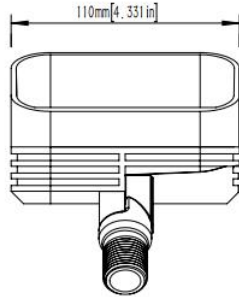

LED Landscape Lighting--Flood Light BLV3

Features

- Integrated LED with High CRI >90Ra offering the best lighting emitting effect
- Cast brass construction with antique bronze finish for lifetime durability
- Overheat protection, thermal fold-back LED driver for overheating protect make sure longest lifetime
- IP65 prevent water intrusion and corrosion, suitable for outdoor landscape lighting

Specifications

WATT	15W/18W
CCT	2700K/3000K/3500K/4000K/5000K/6000K
BEAM ANGLE	120°
INPUT	8-16V ac
IP RATING	IP65
HOUSING	Cast brass
FINISH	Antique bronze
LIFESPAN	50,000 hrs
LEAD WIRE	8ft SPT1 lead wire

Special Notes

- Not for underwater applications
- Do not work with triac dimmers
- Do not work with electronic transformers
- Work with both AC and DC Voltage

Package information

Item No.	QTY/CTN(pcs)	CARTON SIZE(mm)	GW/CARTON (kg)
K22-BLV3	20	270*250*535	26