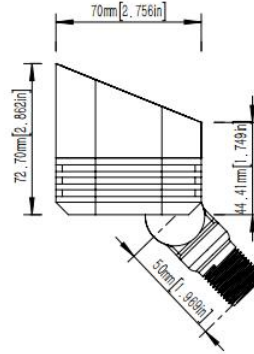

LED Landscape Lighting--Flood Light BLV3

Features

- Integrated LED with High CRI >90Ra offering the best lighting emitting effect
- Cast brass construction with antique bronze finish for lifetime durability
- Overheat protection, thermal fold-back LED driver for overheating protect make sure longest lifetime
- IP65 prevent water intrusion and corrosion, suitable for outdoor landscape lighting

Specifications

WATT	15W/18W
CCT	2700K/3000K/3500K/4000K/5000K/6000K
BEAM ANGLE	120°
INPUT	8-16V ac
IP RATING	IP65
HOUSING	Cast brass
FINISH	Antique bronze
LIFESPAN	50,000 hrs
LEAD WIRE	8ft SPT1 lead wire

Special Notes

- Not for underwater applications
- Do not work with triac dimmers
- Do not work with electronic transformers
- Work with both AC and DC Voltage

Package information

Item No.	QTY/CTN(pcs)	CARTON SIZE(mm)	GW/CARTON (kg)
K22-BLV3	20	270*250*535	26