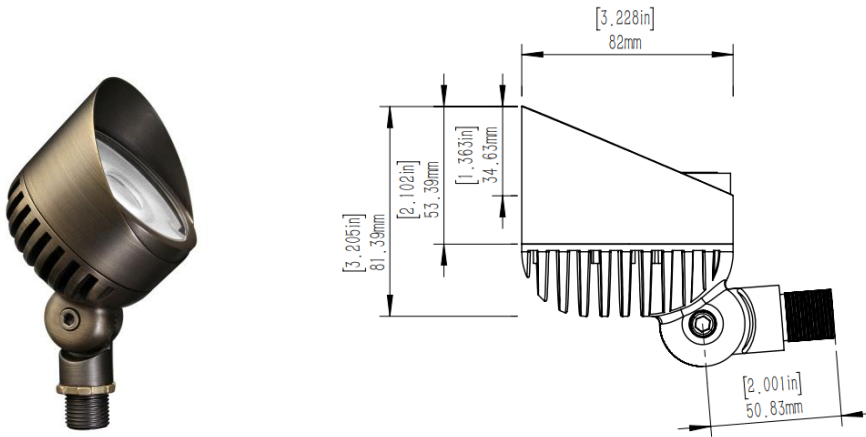

Integrated LED Spotlight—K23B-BL4F

Features

- Integrated LED light source produce powerful brightness
- High CRI LED >80Ra offering the best lighting emitting effect
- Cast brass construction with antique bronze finish for lifetime durability
- Overheat protection using thermal fold-back LED driver and cooling fin to allow longer lifetime
- Thick O-ring and coating on circuit boards to prevent water intrusion and corrosion

Specification:

Watt	18W
Light Source	Integrated LED
CCT	2700K /3000K/3500K/4000K/5000K/6000K
Lumen	>70lm/w
Beam Angle	36° /60°
Input	8-16V ac/dc
IP Rating	IP65
Housing	Cast brass
Finish	Antique bronze/customized color
Lifespan	50,000 hrs
Lead Wire	8ft SPT1 /customized
Warranty	5years